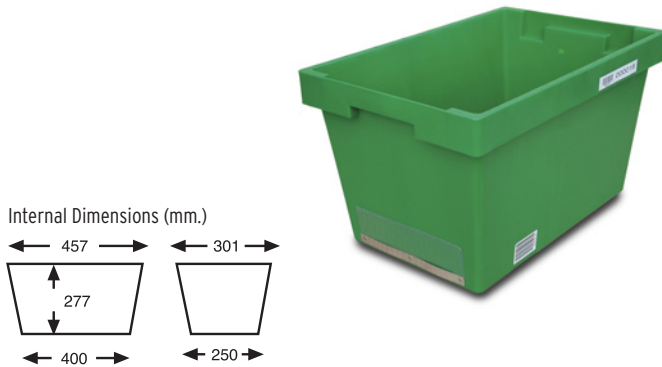

# DISTRIBUTION NESTABLE CONTAINERS

- The containers **493328** and **493026** are suitable for distribution, space saving in transport.
- The lids **493300** and **493000** can have an opening to introduce documentation during the distribution process.
- The Containers **493021** is specially designed for use in automated warehouses for the automatic preparation of orders.
- These buckets have been specially designed to be able to incorporate bar codes and label holders.

## 493328 SOLID NESTABLE CONTAINER

| External Dimensions     |       | Dimensions Base Ext. |            | Weight    |
|-------------------------|-------|----------------------|------------|-----------|
| L.490; W.330; h.280 mm. |       | L.405; W.255 mm.     |            | 1.260 kg. |
| Capacity                | Color | Material             | Un. Pallet |           |
| 35 liters               | ■     | PPCOP                | 228        |           |

## 493316 SOLID NESTABLE CONTAINER

| External Dimensions     |       | Dimensions Base Ext. |            | Weight    |
|-------------------------|-------|----------------------|------------|-----------|
| L.490; W.330; h.160 mm. |       | L.405; W.255 mm.     |            | 0.875 kg. |
| Capacity                | Color | Material             | Un. Pallet |           |
| 17 liters               | ■     | PPCOP                | 266        |           |

## 493300P LID WITH LATCH FOR REF. 493328

| External Dimensions    | Weight    | Color | Material |
|------------------------|-----------|-------|----------|
| L.500; W.340; h.42 mm. | 0.570 kg. | ■     | PPCOP    |