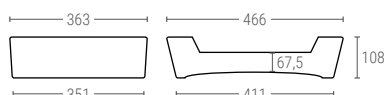

It has a different color of band on the upper part of a short side to facilitate its stacking and nesting applications.

2002

STACK AND NEST FISH CONTAINER WITH SPILLWAY AND DRAINAGE, CLOSED HANDLES

Ext. dimensions	L.500; W.400; h.110 mm
Weight	1,020 kg
Capacity	8 liter
Color	
Load capacity	Up to 10 kg of fish
Material	HDPE
Units per pallet	280

Internal dimensions (mm)

2003

STACK AND NEST FISH CONTAINER WITH SPILLWAY AND DRAINAGE, OPEN HANDLES

Ext. dimensions	L.500; A.400; h.110 mm
Weight	1,000 kg
Capacity	8 liter
Color	
Load capacity	Up to 10 kg of fish
Material	HDPE
Units per pallet	280