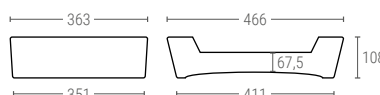

It has a different color of band on the upper part of a short side to facilitate its stacking and nesting applications.

2002

STACK AND NEST FISH CONTAINER WITH SPILLWAY AND DRAINAGE, CLOSED HANDLES

Ext. dimensions	L.500; W.400; h.110 mm
Weight	1,020 kg
Capacity	8 liter
Color	
Load capacity	Up to 10 kg of fish
Material	HDPE
Units per pallet	280

Internal dimensions (mm)

2003

STACK AND NEST FISH CONTAINER WITH SPILLWAY AND DRAINAGE, OPEN HANDLES

Ext. dimensions	L.500; A.400; h.110 mm
Weight	1,000 kg
Capacity	8 liter
Color	
Load capacity	Up to 10 kg of fish
Material	HDPE
Units per pallet	280

Internal dimensions (mm)

2002/1 | WITHOUT DRAINAGE

2003/1 | WITHOUT DRAINAGE