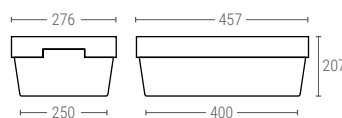

#### SOLID NESTABLE DISTRIBUTION CONTAINER WITH CLOSED HANDLES

Ext. dimensions L.490; W.300; h.160 mm  
 Dimensions base L.410; W.240 mm  
 ext.  
 Weight 0,850 kg  
 Capacity 16 liter  
 Color   
 Material PPCOP  
 Units per pallet 266

Internal dimensions (mm)

#### SOLID NESTABLE DISTRIBUTION CONTAINER WITH CLOSED HANDLES AND SLIDING WALL

Ext. dimensions L.490; W.300; h.210 mm  
 Dimensions base L.407; W.255 mm  
 ext.  
 Weight 1,065 kg  
 Capacity 24 liter  
 Color   
 Material PPCOP  
 Units per pallet 304