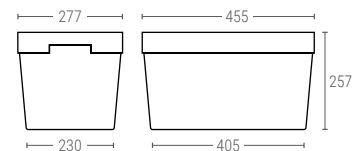

493026

SOLID NESTABLE DISTRIBUTION CONTAINER WITH CLOSED HANDLES

Ext. dimensions L.490; W.300; h.260 mm
Dimensiones Base L.410; W.235 mm
ext.
Weight 1,210 kg
Capacity 29,5 liter
Color ☐
Material PPCOP
Units per pallet 228

Internal dimensions (mm)