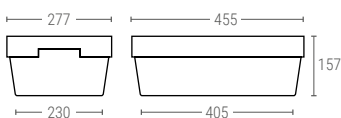

#### SOLID NESTABLE DISTRIBUTION CONTAINER WITH CLOSED HANDLES

Ext. dimensions L.490; W.300; h.160 mm  
 Dimensions base L.410; W.240 mm  
 ext.  
 Weight 0,850 kg  
 Capacity 16 liter  
 Color   
 Material PPCOP  
 Units per pallet 266

Internal dimensions (mm)

#### SOLID NESTABLE DISTRIBUTION CONTAINER WITH CLOSED HANDLES AND SLIDING WALL

Ext. dimensions L.490; W.300; h.210 mm  
 Dimensions base L.407; W.255 mm  
 ext.  
 Weight 1,065 kg  
 Capacity 24 liter  
 Color   
 Material PPCOP  
 Units per pallet 304

#### SOLID NESTABLE DISTRIBUTION CONTAINER WITH CLOSED HANDLES

Ext. dimensions L.490; W.300; h.260 mm  
 Dimensiones Base L.410; W.235 mm  
 ext.  
 Weight 1,210 kg  
 Capacity 29,5 liter  
 Color   
 Material PPCOP  
 Units per pallet 228