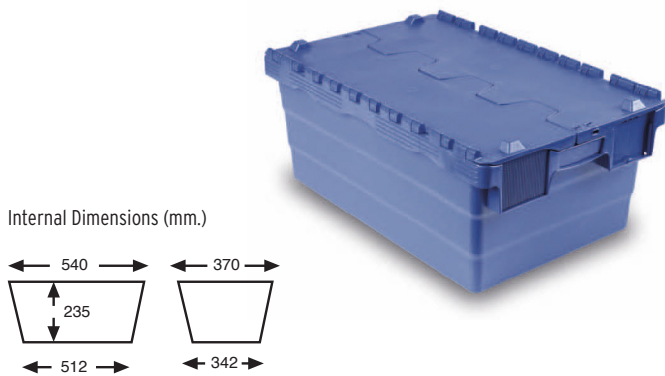

**6025** NESTABLE SOLID CONTAINER WITH INTEGRATED LID

External Dimensions		Base External Dimensions		Weight
L.600; W.400; h.250 mm.		L.520; W.350 mm.		2.650 kg.
Capacity	Color	Material	Un. Pallet	
40 liters	■	PP	104	

**6032** NESTABLE SOLID CONTAINER WITH INTEGRATED LID

External Dimensions		Base External Dimensions		Weight
L.600; W.400; h.320 mm.		L.508; W.338 mm.		2.900 kg.
Capacity	Color	Material	Un. Pallet	
60 liters	■	PP	100	

**6036** NESTABLE SOLID CONTAINER WITH INTEGRATED LID

External Dimensions		Base External Dimensions		Weight
L.600; W.400; h.360 mm.		L.510; W.334 mm.		3.550 kg.
Capacity	Color	Material	Un. Pallet	
68 liters	■	PP	96	

**6041** NESTABLE SOLID CONTAINER WITH INTEGRATED LID

External Dimensions		Base External Dimensions		Weight
L.600; W.400; h.410 mm.		L.500; W.329 mm.		3.750 kg.
Capacity	Color	Material	Un. Pallet	
77 liters	■	PP	96	