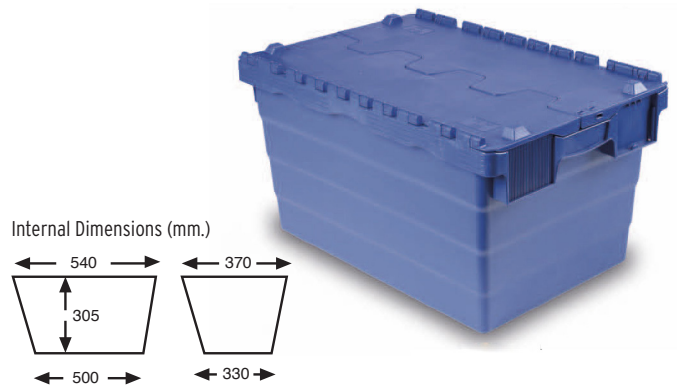

**6025** NESTABLE SOLID CONTAINER WITH INTEGRATED LID

External Dimensions		Base External Dimensions		Weight
L.600; W.400; h.250 mm.		L.520; W.350 mm.		2.650 kg.
Capacity	Color	Material	Un. Pallet	
40 liters	■	PP	104	

**6032** NESTABLE SOLID CONTAINER WITH INTEGRATED LID

External Dimensions		Base External Dimensions		Weight
L.600; W.400; h.320 mm.		L.508; W.338 mm.		2.900 kg.
Capacity	Color	Material	Un. Pallet	
60 liters	■	PP	100	

**6036** NESTABLE SOLID CONTAINER WITH INTEGRATED LID

External Dimensions		Base External Dimensions		Weight
L.600; W.400; h.360 mm.		L.510; W.334 mm.		3.550 kg.
Capacity	Color	Material	Un. Pallet	
68 liters	■	PP	96	

**6041** NESTABLE SOLID CONTAINER WITH INTEGRATED LID

External Dimensions		Base External Dimensions		Weight
L.600; W.400; h.410 mm.		L.500; W.329 mm.		3.750 kg.
Capacity	Color	Material	Un. Pallet	
77 liters	■	PP	96	