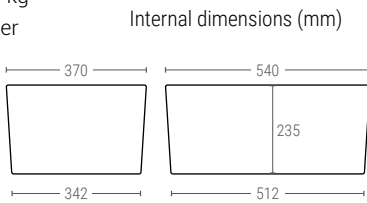

6025

ATTACHED LID CONTAINER

Ext. dimensions L.600; W.400; h.250 mm
 Dimensions base ext. L.520; A.350 mm
 Weight 2,650 kg
 Capacity 40 liter
 Color ●
 Material PP
 Units per pallet 104

6032

ATTACHED LID CONT

Ext. dimensions L.600; W.400; h.320 mm
 Dimensiones Base Ext. L.508; W.338 mm
 Weight 2,900 kg
 Capacity 60 liter
 Color ●
 Material PP
 Units per pallet 100

6036

ATTACHED LID CONTAINER

Ext. dimensions L.600; W.400; h.360 mm
 Dimensions base ext. L.510; W.334 mm
 Weight 3,550 kg
 Capacity 68 liter
 Color ●
 Material PP
 Units per pallet 96

6041

ATTACHED LID CONTAINER

Ext. dimensions L.600; W.400; h.410 mm
 Dimensions base ext. L.500; W.329 mm
 Weight 3,750 kg
 Capacity 77 liter
 Color ●
 Material PP
 Units per pallet 96