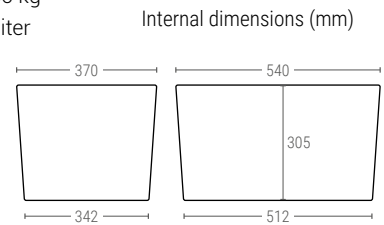

6025

ATTACHED LID CONTAINER

Ext. dimensions L.600; W.400; h.250 mm
 Dimensions base ext. L.520; A.350 mm
 Weight 2,650 kg
 Capacity 40 liter
 Color ●
 Material PP
 Units per pallet 104

6032

ATTACHED LID CONT

Ext. dimensions L.600; W.400; h.320 mm
 Dimensiones Base Ext. L.508; W.338 mm
 Weight 2,900 kg
 Capacity 60 liter
 Color ●
 Material PP
 Units per pallet 100

6036

ATTACHED LID CONTAINER

Ext. dimensions L.600; W.400; h.360 mm
 Dimensions base ext. L.510; W.334 mm
 Weight 3,550 kg
 Capacity 68 liter
 Color ●
 Material PP
 Units per pallet 96

6041

ATTACHED LID CONTAINER

Ext. dimensions L.600; W.400; h.410 mm
 Dimensions base ext. L.500; W.329 mm
 Weight 3,750 kg
 Capacity 77 liter
 Color ●
 Material PP
 Units per pallet 96