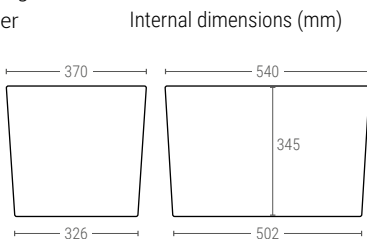

6025

ATTACHED LID CONTAINER

Ext. dimensions L.600; W.400; h.250 mm
 Dimensions base ext. L.520; A.350 mm
 Weight 2,650 kg
 Capacity 40 liter
 Color ●
 Material PP
 Units per pallet 104

6032

ATTACHED LID CONT

Ext. dimensions L.600; W.400; h.320 mm
 Dimensiones Base Ext. L.508; W.338 mm
 Weight 2,900 kg
 Capacity 60 liter
 Color ●
 Material PP
 Units per pallet 100

6036

ATTACHED LID CONTAINER

Ext. dimensions L.600; W.400; h.360 mm
 Dimensions base ext. L.510; W.334 mm
 Weight 3,550 kg
 Capacity 68 liter
 Color ●
 Material PP
 Units per pallet 96

6041

ATTACHED LID CONTAINER

Ext. dimensions L.600; W.400; h.410 mm
 Dimensions base ext. L.500; W.329 mm
 Weight 3,750 kg
 Capacity 77 liter
 Color ●
 Material PP
 Units per pallet 96