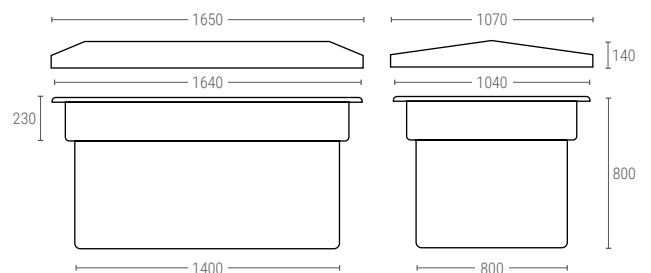

» RECTANGULAR TANKS

320250

RECTANGULAR TANK WITH LID

Ext. dimensions L.910; W.650; h.635 mm
 Weight 14 kg
 Capacity 250 liter
 Color
 Material LLDPE

C320250 | TROLLEY FOR REF. 320250

320501

RECTANGULAR TANK

Ext. dimensions L.1130; W.900; h.620 mm
 Weight 18 kg
 Capacity 500 liter
 Color
 Material LLDPE

Internal dimensions (mm)

32050101 | LID

C320501 | TROLLEY FOR REF. 320501

321000

DEPÓSITO RECTANGULAR

Ext. dimensions L.1640; W.1040; h.800 mm
 Weight 32 kg
 Capacity 1000 liter
 Color
 Material LLDPE

Internal dimensions (mm)

32100001 | LID

C321000 | TROLLEY FOR REF. 321000

STACKABLE
CONTAINERS

STACK AND NEST
CONTAINERS

DOLLIES

CONTAINERS
AND TANKS

PALLETS