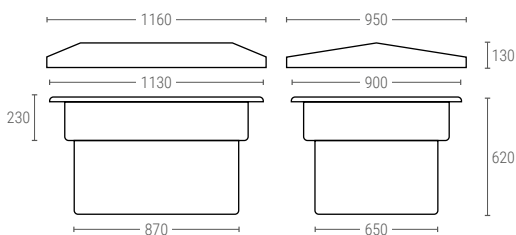

» RECTANGULAR TANKS

320250

RECTANGULAR TANK WITH LID

Ext. dimensions L.910; W.650; h.635 mm
 Weight 14 kg
 Capacity 250 liter
 Color
 Material LLDPE

C320250 | TROLLEY FOR REF. 320250

320501

RECTANGULAR TANK

Ext. dimensions L.1130; W.900; h.620 mm
 Weight 18 kg
 Capacity 500 liter
 Color
 Material LLDPE

Internal dimensions (mm)

32050101 | LID

C320501 | TROLLEY FOR REF. 320501

321000

DEPÓSITO RECTANGULAR

Ext. dimensions L.1640; W.1040; h.800 mm
 Weight 32 kg
 Capacity 1000 liter
 Color
 Material LLDPE

Internal dimensions (mm)

32100001 | LID

C321000 | TROLLEY FOR REF. 321000

STACKABLE
CONTAINERS

STACK AND NEST
CONTAINERS

DOLLIES

CONTAINERS
AND TANKS

PALLETS