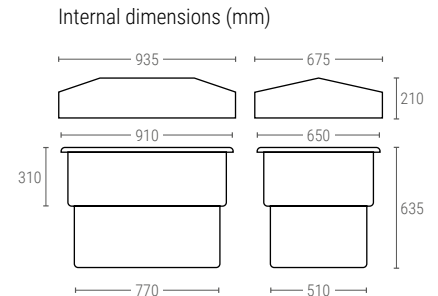

» RECTANGULAR TANKS

320250

RECTANGULAR TANK WITH LID

Ext. dimensions L.910; W.650; h.635 mm
 Weight 14 kg
 Capacity 250 liter
 Color
 Material LLDPE

C320250 | TROLLEY FOR REF. 320250

320501

RECTANGULAR TANK

Ext. dimensions L.1130; W.900; h.620 mm
 Weight 18 kg
 Capacity 500 liter
 Color
 Material LLDPE

Internal dimensions (mm)

32050101 | LID

C320501 | TROLLEY FOR REF. 320501

321000

DEPÓSITO RECTANGULAR

Ext. dimensions L.1640; W.1040; h.800 mm
 Weight 32 kg
 Capacity 1000 liter
 Color
 Material LLDPE

Internal dimensions (mm)

32100001 | LID

C321000 | TROLLEY FOR REF. 321000

STACKABLE
CONTAINERS

STACK AND NEST
CONTAINERS

DOLLIES

CONTAINERS
AND TANKS

PALLETS