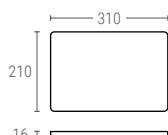

140/1 | PRESENTATION TRAY HDPE

Weight 0,230 kg
Color ● ○
Material HDPE
Internal dimensions (mm)

150

PRESENTATION TRAY ABS

Ext. dimensions L.400; W.290; h.20 mm
Weight 0,440 kg
Color ○
Material ABS
Units per box 25