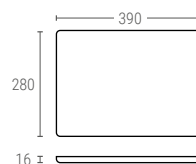

150/1 | PRESENTATION TRAY HDPE

Weight 0,380 kg
Color ● ○
Material HDPE
Internal dimensions (mm)

160

PRESENTATION TRAY ABS

Ext. dimensions L.600; A.400; h.25 mm
Weight 1,090 kg
Color ○ ●
Material ABS
Units per box 10

Internal dimensions (mm)