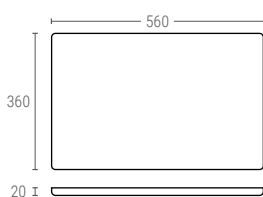

### PRESENTATION TRAY ABS

Ext. dimensions L.400; W.290; h.20 mm  
 Weight 0,440 kg  
 Color ○  
 Material ABS  
 Units per box 25

### 150/1 | PRESENTATION TRAY HDPE

Weight 0,380 kg  
 Color ● ○  
 Material HDPE  
 Internal dimensions (mm)

### PRESENTATION TRAY ABS

Ext. dimensions L.600; A.400; h.25 mm  
 Weight 1,090 kg  
 Color ○ ●  
 Material ABS  
 Units per box 10

Internal dimensions (mm)