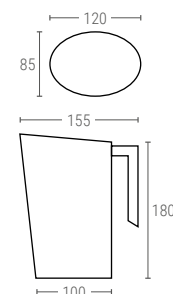

### PRESENTATION TRAY ABS

Ext. dimensions L.330; W.225; h.20 mm  
 Weight 0,275 kg  
 Color ○  
 Material ABS  
 Units per box 25

### PRESENTATION TRAY ABS

Ext. dimensions L.400; W.290; h.20 mm  
 Weight 0,440 kg  
 Color ○  
 Material ABS  
 Units per box 25

### PRESENTATION TRAY ABS

Ext. dimensions L.600; A.400; h.25 mm  
 Weight 1,090 kg  
 Color ○ ●  
 Material ABS  
 Units per box 10

Internal dimensions (mm)

### PITCHER

Height 180 mm.  
 Weight 0,120 kg.  
 Color ● ○  
 Material PP  
 Units per box 128

Internal dimensions (mm)

STACKABLE  
CONTAINERS

STACK AND NEST  
CONTAINERS

DOLLIES

CONTAINERS  
AND TANKS

PALLETS