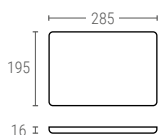

130/1 | PRESENTATION TRAY HDPE

Weight 0,175 kg
Color ● ○
Material HDPE
Internal dimensions (mm)

140

PRESENTATION TRAY ABS

Ext. dimensions L.330; W.225; h.20 mm
Weight 0,275 kg
Color ○
Material ABS
Units per box 25