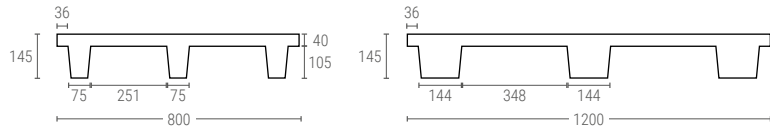

» PALLET WITH RUNNERS

1208CCT

PALLET 1200X800 MM.

Support surface	3 runners
Ext. dimensions	L.1200, W.800, h.170 mm
Weight	10,600 kg
Color	● ●
Material	Recycled HDPE
Dynamic load	up to 1000 kg
Static load	up to 4000 kg
Units per pallet	-

1208CCTA

PALLET 1200X800 MM.

Color	○
Material	HDPE

1208T | PALLET 1208 WITH RUNNERS

Weight 9,000 kg

1208CT | PALLET 1208C WITH RUNNERS

Weight 10,250 kg

Internal dimensions (mm)

1210CCT

PALET 1200X1000 MM.

Support surface	3 runners
Ext. dimensions	L.1200, W.1000, h.170 mm
Weight	12,300 kg
Color	● ●
Material	Recycled HDPE
Dynamic load	up to 1000 kg
Static load	up to 4000 kg
Units per pallet	-

Internal dimensions (mm)

1210T | PALLET 1210 WITH RUNNERS

Weight 10,500 kg

1210CT | PALLET 1210C WITH RUNNERS

Weight 12,000 kg