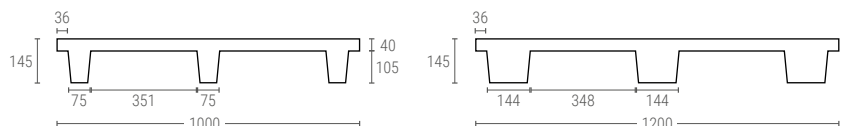

» PALLET WITH RUNNERS

1208CCT

PALLET 1200X800 MM.

Support surface	3 runners
Ext. dimensions	L.1200, W.800, h.170 mm
Weight	10,600 kg
Color	● ●
Material	Recycled HDPE
Dynamic load	up to 1000 kg
Static load	up to 4000 kg
Units per pallet	-

1208CCTA

PALLET 1200X800 MM.

Color	○
Material	HDPE

1208T | PALLET 1208 WITH RUNNERS

Weight 9,000 kg

1208CT | PALLET 1208C WITH RUNNERS

Weight 10,250 kg

Internal dimensions (mm)

1210CCT

PALET 1200X1000 MM.

Support surface	3 runners
Ext. dimensions	L.1200, W.1000, h.170 mm
Weight	12,300 kg
Color	● ●
Material	Recycled HDPE
Dynamic load	up to 1000 kg
Static load	up to 4000 kg
Units per pallet	-

Internal dimensions (mm)

1210T | PALLET 1210 WITH RUNNERS

Weight 10,500 kg

1210CT | PALLET 1210C WITH RUNNERS

Weight 12,000 kg