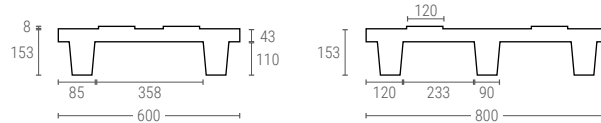

» NESTABLE PALLETS

800x600 mm.

8060

NESTABLE PERFORATED PALLET

Support surface	6 feet
Ext. dimensions	L.800, W.600, h.153 mm
Weight	4,800 kg
Color	●
Material	Recycled HDPE
Dynamic load	up to 750 kg
Static load	up to 3000 kg
Units per pallet	64

Internal dimensions (mm)

8060C

NESTABLE CLOSED DECK PALLET

Support surface	6 feet
Ext. dimensions	L.800, W.600, h.153 mm
Weight	5,600 kg
Color	●
Material	Recycled HDPE
Dynamic load	up to 750 kg
Static load	up to 3000 kg
Units per pallet	64

Internal dimensions (mm)