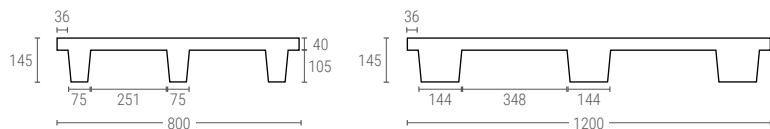

### PALLET 1200X800 MM.

Support surface	9 feet
Ext. dimensions	L.1200, W.800, h.145 mm
Weight	6,500 kg
Color	●●
Material	Recycled HDPE
Dynamic load	up to 850 kg
Static load	up to 3400 kg
Units per pallet	40

Internal dimensions (mm)

### PALLET 1200X1000 MM.

Support surface	9 feet
Ext. dimensions	L.1200, W.1000, h.145 mm.
Weight	4,800 kg
Color	●●
Material	Recycled HDPE
Dynamic load	up to 850 kg
Static load	up to 3400 kg
Units per pallet	40