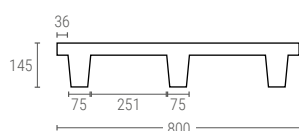

» NESTABLE CLOSED DECK PALLET

Anti-skid outer rims ensure the stability during storage and transportation.

1208C

PALLET 1200X800 MM.

Support surface	9 feet
Ext. dimensions	L.1200, W.800, h.145 mm
Weight	7,800 kg
Color	●●
Material	Recycled HDPE
Dynamic load	up to 850 kg
Static load	up to 3400 kg
Units per pallet	40

Internal dimensions (mm)

1208CA

PALLET 1200X800 MM.

Color	○
Material	HDPE

1210C

PALET 1200X1000 MM.

Support surface	9 feet
Ext. dimensions	L.1200, W.1000, h.145 mm
Weight	9,400 kg
Color	●●
Material	Recycled HDPE
Dynamic load	hasta 850 kg.
Static load	hasta 3400 kg.
Units per pallet	40

Internal dimensions (mm)