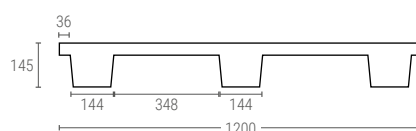

» NESTABLE CLOSED DECK PALLET

Anti-skid outer rims ensure the stability during storage and transportation.

1208C

PALLET 1200X800 MM.

Support surface	9 feet
Ext. dimensions	L.1200, W.800, h.145 mm
Weight	7,800 kg
Color	●●
Material	Recycled HDPE
Dynamic load	up to 850 kg
Static load	up to 3400 kg
Units per pallet	40

Internal dimensions (mm)

1208CA

PALLET 1200X800 MM.

Color	○
Material	HDPE

1210C

PALET 1200X1000 MM.

Support surface	9 feet
Ext. dimensions	L.1200, W.1000, h.145 mm
Weight	9,400 kg
Color	●●
Material	Recycled HDPE
Dynamic load	hasta 850 kg.
Static load	hasta 3400 kg.
Units per pallet	40

Internal dimensions (mm)