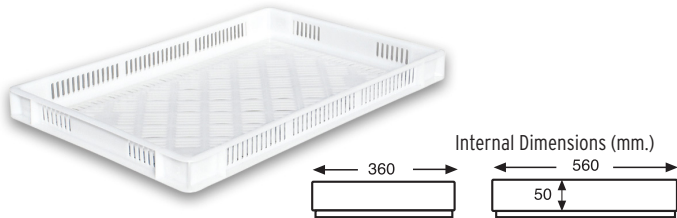

# STACKABLE CONTAINERS

Euro Size 600x400 mm.

References **6405**, **6405P**, **6409** and **6409P** have an additional design in order to be personalized through hot print with the logo or text of the company. It consists in two additional sites in the short sides becoming references **6405T**, **6405PT**, **6409T** and **6409PT**.

## 6405 PERFORATED CONTAINER

External Dimensions	Weight	Capacity	Color	Material	Un. Pallet
L.600; W.400; h.55 mm.	0.725 kg.	9 liters	□ ■	HDPE	188

## 6405C SOLID CONTAINER

External Dimensions	Weight	Capacity	Color	Material	Un. Pallet
L.600; W.400; h.55 mm.	0.900 kg.	9 liters	□ ■	HDPE	188

## 6409P PERFORATED CONTAINER SOLID BOTTOM

External Dimensions	Weight	Capacity	Color	Material	Un. Pallet
L.600; W.400; h.90 mm.	1.050 kg.	19 liters	□ ■	HDPE	100