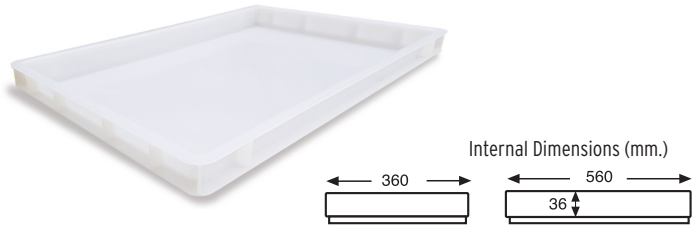

6404C SOLID CONTAINER

External Dimensions	Weight	Capacity	Color	Material	Un. Pallet
L.600; W.400; h.48 mm.	0.875 kg.	7 liters	□ ■	HDPE	224