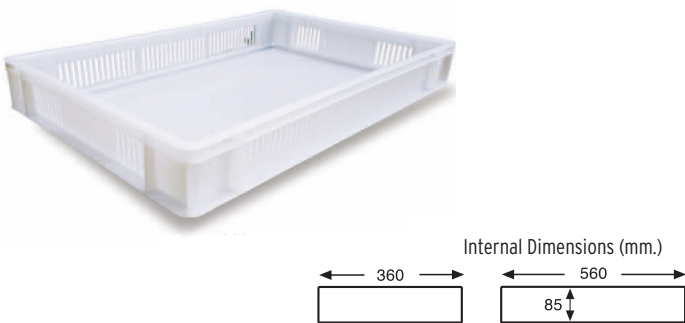

# STACKABLE CONTAINERS

Euro Size 600x400 mm.

References **6405**, **6405P**, **6409** and **6409P** have an additional design in order to be personalized through hot print with the logo or text of the company. It consists in two additional sites in the short sides becoming references **6405T**, **6405PT**, **6409T** and **6409PT**.

## 6405 PERFORATED CONTAINER

External Dimensions	Weight	Capacity	Color	Material	Un. Pallet
L.600; W.400; h.55 mm.	0.725 kg.	9 liters	□ ■	HDPE	188

## 6405C SOLID CONTAINER

External Dimensions	Weight	Capacity	Color	Material	Un. Pallet
L.600; W.400; h.55 mm.	0.900 kg.	9 liters	□ ■	HDPE	188

## 6409P PERFORATED CONTAINER SOLID BOTTOM

External Dimensions	Weight	Capacity	Color	Material	Un. Pallet
L.600; W.400; h.90 mm.	1.050 kg.	19 liters	□ ■	HDPE	100