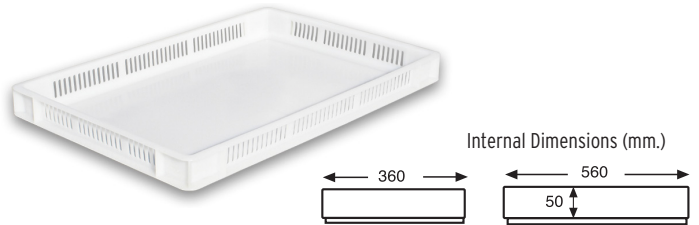

6405P PERFORATED CONTAINER SOLID BOTTOM

External Dimensions	Weight	Capacity	Color	Material	Un. Pallet
L.600; W.400; h.55 mm.	0.870 kg.	9 liters	□ ■	HDPE	188