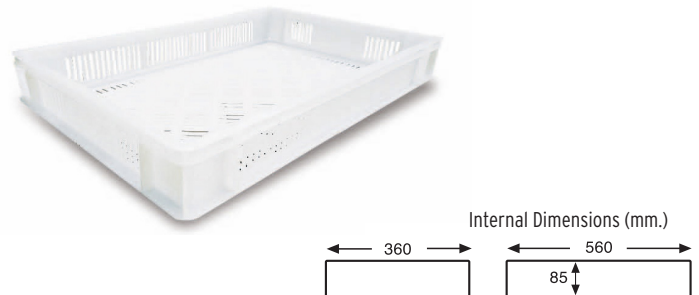

6409 SOLID CONTAINER

External Dimensions	Weight	Capacity	Color	Material	Un. Pallet
L.600; W.400; h.90 mm.	1.000 kg.	19 liters	□ ■	HDPE	100