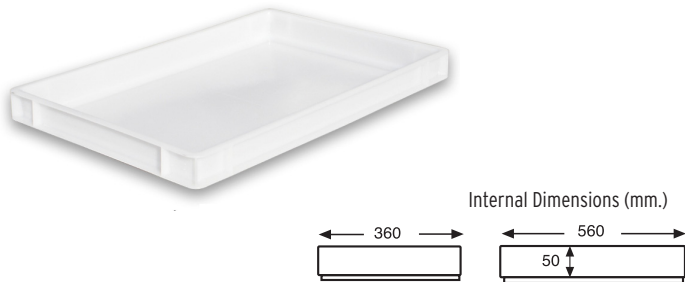

# STACKABLE CONTAINERS

Euro Size 600x400 mm.

References **6405**, **6405P**, **6409** and **6409P** have an additional design in order to be personalized through hot print with the logo or text of the company. It consists in two additional sites in the short sides becoming references **6405T**, **6405PT**, **6409T** and **6409PT**.

## 6405 PERFORATED CONTAINER

External Dimensions	Weight	Capacity	Color	Material	Un. Pallet
L.600; W.400; h.55 mm.	0.725 kg.	9 liters	□ ■	HDPE	188

## 6405C SOLID CONTAINER

External Dimensions	Weight	Capacity	Color	Material	Un. Pallet
L.600; W.400; h.55 mm.	0.900 kg.	9 liters	□ ■	HDPE	188

## 6409P PERFORATED CONTAINER SOLID BOTTOM

External Dimensions	Weight	Capacity	Color	Material	Un. Pallet
L.600; W.400; h.90 mm.	1.050 kg.	19 liters	□ ■	HDPE	100