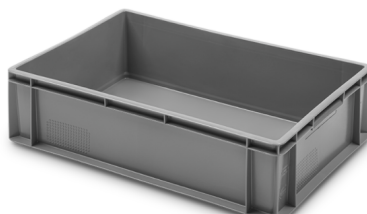

## 3249 | SOLID CONTAINER WITH CLOSED HANDLES

Ext. dimensions L .600; W.400; h.75 mm  
 Weight 1,300 kg  
 Capacity 14 liter  
 Color    
 Material PP  
 Units per pallet 108

Internal dimensions (mm)

## 6412 | SOLID CONTAINER WITH CLOSED HANDLES

Ext. dimensions L.600; W.400; h.120 mm  
 Weight 1,700 kg  
 Capacity 23 liter  
 Color    
 Material HDPE  
 Units per pallet 80

Internal dimensions (mm)

## 6417 | SOLID CONTAINER WITH CLOSED HANDLES

Ext. dimensions L.600; W.400; h.170 mm  
 Weight 1,900 kg  
 Capacity 33 liter  
 Color    
 Material HDPE  
 Units per pallet 52

Internal dimensions (mm)

## 6418 | SOLID CONTAINER WITH CLOSED HANDLES

Ext. dimensions L.600; W.400; h.180 mm  
 Weight 2,250 kg  
 Capacity 33 liter  
 Color   
 Material HDPE  
 Units per pallet 56

Internal dimensions (mm)