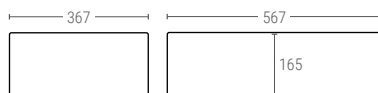

## 3249 | SOLID CONTAINER WITH CLOSED HANDLES

Ext. dimensions L .600; W.400; h.75 mm  
 Weight 1,300 kg  
 Capacity 14 liter  
 Color    
 Material PP  
 Units per pallet 108

Internal dimensions (mm)

## 6412 | SOLID CONTAINER WITH CLOSED HANDLES

Ext. dimensions L.600; W.400; h.120 mm  
 Weight 1,700 kg  
 Capacity 23 liter  
 Color    
 Material HDPE  
 Units per pallet 80

Internal dimensions (mm)

## 6417 | SOLID CONTAINER WITH CLOSED HANDLES

Ext. dimensions L.600; W.400; h.170 mm  
 Weight 1,900 kg  
 Capacity 33 liter  
 Color    
 Material HDPE  
 Units per pallet 52

Internal dimensions (mm)

## 6418 | SOLID CONTAINER WITH CLOSED HANDLES

Ext. dimensions L.600; W.400; h.180 mm  
 Weight 2,250 kg  
 Capacity 33 liter  
 Color   
 Material HDPE  
 Units per pallet 56

Internal dimensions (mm)