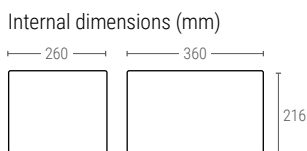

» STACKABLE CONTAINERS

Euro Size 400x300 mm

4309 | SOLID CONTAINER WITH CLOSED HANDLES

Ext. dimensions L.400; W.300; h.90 mm
 Weight 0,585 kg
 Capacity 7,5 liter
 Color ○○
 Material HDPE
 Units per pallet 208

4312 | SOLID CONTAINER WITH CLOSED HANDLES

Ext. dimensions L.400; W.300; h.120 mm
 Weight 0,700 kg
 Capacity 11 liter
 Color ○○
 Material HDPE
 Units per pallet 160

4317 | SOLID CONTAINER WITH CLOSED HANDLES

Ext. dimensions L.400; W.300; h.170 mm
 Weight 0,850 kg
 Capacity 16 liter
 Color ○○
 Material HDPE
 Units per pallet 104

4322 | SOLID CONTAINER WITH CLOSED HANDLES

Ext. dimensions L.400; W.300; h.220 mm
 Weight 1,050 kg
 Capacity 21 liter
 Color ○○
 Material HDPE
 Units per pallet 80/120

3283 | SOLID CONTAINER WITH CLOSED HANDLES

Ext. dimensions L.400; W.300; h.270 mm
 Weight 1,600 kg
 Capacity 26 liter
 Color ○○
 Material HDPE
 Units per pallet 56

4332 | SOLID CONTAINER WITH CLOSED HANDLES