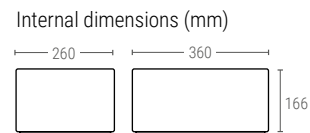

» STACKABLE CONTAINERS

Euro Size 400x300 mm

4309 | SOLID CONTAINER WITH CLOSED HANDLES

Ext. dimensions L.400; W.300; h.90 mm
 Weight 0,585 kg
 Capacity 7,5 liter
 Color ○○
 Material HDPE
 Units per pallet 208

4312 | SOLID CONTAINER WITH CLOSED HANDLES

Ext. dimensions L.400; W.300; h.120 mm
 Weight 0,700 kg
 Capacity 11 liter
 Color ○○
 Material HDPE
 Units per pallet 160

4317 | SOLID CONTAINER WITH CLOSED HANDLES

Ext. dimensions L.400; W.300; h.170 mm
 Weight 0,850 kg
 Capacity 16 liter
 Color ○○
 Material HDPE
 Units per pallet 104

4322 | SOLID CONTAINER WITH CLOSED HANDLES

Ext. dimensions L.400; W.300; h.220 mm
 Weight 1,050 kg
 Capacity 21 liter
 Color ○○
 Material HDPE
 Units per pallet 80/120

3283 | SOLID CONTAINER WITH CLOSED HANDLES

Ext. dimensions L.400; W.300; h.270 mm
 Weight 1,600 kg
 Capacity 26 liter
 Color ○○
 Material HDPE
 Units per pallet 56

4332 | SOLID CONTAINER WITH CLOSED HANDLES