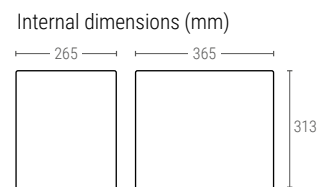

» STACKABLE CONTAINERS

Euro Size 400x300 mm

4309 | SOLID CONTAINER WITH CLOSED HANDLES

Ext. dimensions L.400; W.300; h.90 mm
 Weight 0,585 kg
 Capacity 7,5 liter
 Color ○○
 Material HDPE
 Units per pallet 208

Ext. dimensions L.400; W.300; h.170 mm
 Weight 0,850 kg
 Capacity 16 liter
 Color ○○
 Material HDPE
 Units per pallet 104

4322 | SOLID CONTAINER WITH CLOSED HANDLES

Ext. dimensions L.400; W.300; h.220 mm
 Weight 1,050 kg
 Capacity 21 liter
 Color ○○
 Material HDPE
 Units per pallet 80/120

3283 | SOLID CONTAINER WITH CLOSED HANDLES

Ext. dimensions L.400; W.300; h.270 mm
 Weight 1,600 kg
 Capacity 26 liter
 Color ○○
 Material HDPE
 Units per pallet 56

4332 | SOLID CONTAINER WITH CLOSED HANDLES

Ext. dimensions L.400; W.300; h.320 mm
 Weight 1,500 kg
 Capacity 31 liter
 Color ○○
 Material PPCOP
 Units per pallet 56

4300 | LID FOR REF. 4309, 4312, 4317, 4322, 4332 AND 3283

Ext. dimensions L.400; W.300 mm
 Weight 0,280 kg
 Color ○○
 Material PPCOP