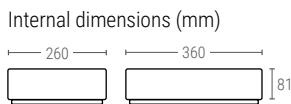

» STACKABLE CONTAINERS

Euro Size 400x300 mm

4309 | SOLID CONTAINER WITH CLOSED HANDLES

Ext. dimensions L.400; W.300; h.90 mm
 Weight 0,585 kg
 Capacity 7,5 liter
 Color ○○
 Material HDPE
 Units per pallet 208

4312 | SOLID CONTAINER WITH CLOSED HANDLES

Ext. dimensions L.400; W.300; h.120 mm
 Weight 0,700 kg
 Capacity 11 liter
 Color ○○
 Material HDPE
 Units per pallet 160

4317 | SOLID CONTAINER WITH CLOSED HANDLES

Ext. dimensions L.400; W.300; h.170 mm
 Weight 0,850 kg
 Capacity 16 liter
 Color ○○
 Material HDPE
 Units per pallet 104

4322 | SOLID CONTAINER WITH CLOSED HANDLES

Ext. dimensions L.400; W.300; h.220 mm
 Weight 1,050 kg
 Capacity 21 liter
 Color ○○
 Material HDPE
 Units per pallet 80/120

3283 | SOLID CONTAINER WITH CLOSED HANDLES

Ext. dimensions L.400; W.300; h.270 mm
 Weight 1,600 kg
 Capacity 26 liter
 Color ○○
 Material HDPE
 Units per pallet 56

4332 | SOLID CONTAINER WITH CLOSED HANDLES