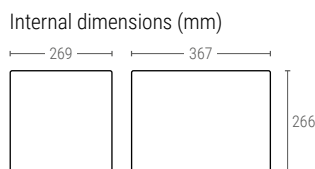

» STACKABLE CONTAINERS

Euro Size 400x300 mm

4309 | SOLID CONTAINER WITH CLOSED HANDLES

Ext. dimensions L.400; W.300; h.90 mm
 Weight 0,585 kg
 Capacity 7,5 liter
 Color ○○
 Material HDPE
 Units per pallet 208

Ext. dimensions L.400; W.300; h.170 mm
 Weight 0,850 kg
 Capacity 16 liter
 Color ○○
 Material HDPE
 Units per pallet 104

4322 | SOLID CONTAINER WITH CLOSED HANDLES

Ext. dimensions L.400; W.300; h.220 mm
 Weight 1,050 kg
 Capacity 21 liter
 Color ○○
 Material HDPE
 Units per pallet 80/120

3283 | SOLID CONTAINER WITH CLOSED HANDLES

Ext. dimensions L.400; W.300; h.270 mm
 Weight 1,600 kg
 Capacity 26 liter
 Color ○○
 Material HDPE
 Units per pallet 56

4332 | SOLID CONTAINER WITH CLOSED HANDLES

Ext. dimensions L.400; W.300; h.320 mm
 Weight 1,500 kg
 Capacity 31 liter
 Color ○○
 Material PPCOP
 Units per pallet 56

4300 | LID FOR REF. 4309, 4312, 4317, 4322, 4332 AND 3283

Ext. dimensions L.400; W.300 mm
 Weight 0,280 kg
 Color ○○
 Material PPCOP