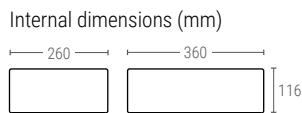

» STACKABLE CONTAINERS

Euro Size 400x300 mm

4309 | SOLID CONTAINER WITH CLOSED HANDLES

Ext. dimensions L.400; W.300; h.90 mm
 Weight 0,585 kg
 Capacity 7,5 liter
 Color ○○
 Material HDPE
 Units per pallet 208

4312 | SOLID CONTAINER WITH CLOSED HANDLES

Ext. dimensions L.400; W.300; h.120 mm
 Weight 0,700 kg
 Capacity 11 liter
 Color ○○
 Material HDPE
 Units per pallet 160

4317 | SOLID CONTAINER WITH CLOSED HANDLES

Ext. dimensions L.400; W.300; h.170 mm
 Weight 0,850 kg
 Capacity 16 liter
 Color ○○
 Material HDPE
 Units per pallet 104

4322 | SOLID CONTAINER WITH CLOSED HANDLES

Ext. dimensions L.400; W.300; h.220 mm
 Weight 1,050 kg
 Capacity 21 liter
 Color ○○
 Material HDPE
 Units per pallet 80/120

3283 | SOLID CONTAINER WITH CLOSED HANDLES

Ext. dimensions L.400; W.300; h.270 mm
 Weight 1,600 kg
 Capacity 26 liter
 Color ○○
 Material HDPE
 Units per pallet 56

4332 | SOLID CONTAINER WITH CLOSED HANDLES