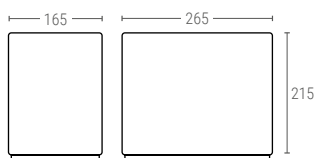

## 3214 | SOLID CONTAINER WITH CLOSED HANDLES

Ext. dimensions L.300; W.200; h.140 mm  
 Weight 0,825 kg  
 Capacity 8,4 liter  
 Color   
 Material PP  
 Units per pallet 340

Internal dimensions (mm)

## 3217 | SOLID CONTAINER WITH CLOSED HANDLES

Ext. dimensions L.300; W.200; h.170 mm  
 Weight 1,000 kg  
 Capacity 10,2 liter  
 Color   
 Material PP  
 Units per pallet 280

Internal dimensions (mm)

## 3222 | SOLID CONTAINER WITH CLOSED HANDLES

Ext. dimensions L.300; W.200; h.220 mm  
 Weight 1,600 kg  
 Capacity 13,2 liter  
 Color   
 Material PP  
 Units per pallet 200

Internal dimensions (mm)

## 3200 | LID FOR REF. 3209, 3212, 3214, 3217 AND 3222

Ext. dimensions L.308; W.210; h.19 mm  
 Weight 0,400 kg  
 Color   
 Material PP