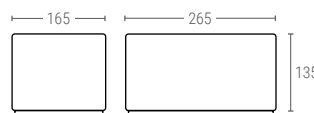

## 3209 | SOLID CONTAINER WITH CLOSED HANDLES

Ext. dimensions L.300; W.200; h.90 mm  
 Weight 0,585 kg  
 Capacity 5,4 liter  
 Color   
 Material PP  
 Units per pallet 560

Internal dimensions (mm)

## 3212 | SOLID CONTAINER WITH CLOSED HANDLES

Ext. dimensions L.300; W.200; h.120 mm  
 Weight 0,700 kg  
 Capacity 7,2 liter  
 Color   
 Material PP  
 Units per pallet 400

Internal dimensions (mm)

## 3214 | SOLID CONTAINER WITH CLOSED HANDLES

Ext. dimensions L.300; W.200; h.140 mm  
 Weight 0,825 kg  
 Capacity 8,4 liter  
 Color   
 Material PP  
 Units per pallet 340

Internal dimensions (mm)

## 3217 | SOLID CONTAINER WITH CLOSED HANDLES

Ext. dimensions L.300; W.200; h.170 mm  
 Weight 1,000 kg  
 Capacity 10,2 liter  
 Color   
 Material PP  
 Units per pallet 280

Internal dimensions (mm)