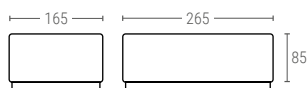

## 3209 | SOLID CONTAINER WITH CLOSED HANDLES

Ext. dimensions L.300; W.200; h.90 mm  
 Weight 0,585 kg  
 Capacity 5,4 liter  
 Color   
 Material PP  
 Units per pallet 560

Internal dimensions (mm)

## 3212 | SOLID CONTAINER WITH CLOSED HANDLES

Ext. dimensions L.300; W.200; h.120 mm  
 Weight 0,700 kg  
 Capacity 7,2 liter  
 Color   
 Material PP  
 Units per pallet 400

Internal dimensions (mm)

## 3214 | SOLID CONTAINER WITH CLOSED HANDLES

Ext. dimensions L.300; W.200; h.140 mm  
 Weight 0,825 kg  
 Capacity 8,4 liter  
 Color   
 Material PP  
 Units per pallet 340

Internal dimensions (mm)

## 3217 | SOLID CONTAINER WITH CLOSED HANDLES

Ext. dimensions L.300; W.200; h.170 mm  
 Weight 1,000 kg  
 Capacity 10,2 liter  
 Color   
 Material PP  
 Units per pallet 280

Internal dimensions (mm)