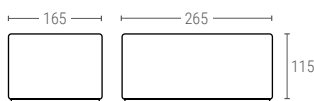

## 3209 | SOLID CONTAINER WITH CLOSED HANDLES

Ext. dimensions L.300; W.200; h.90 mm  
 Weight 0,585 kg  
 Capacity 5,4 liter  
 Color   
 Material PP  
 Units per pallet 560

Internal dimensions (mm)

## 3212 | SOLID CONTAINER WITH CLOSED HANDLES

Ext. dimensions L.300; W.200; h.120 mm  
 Weight 0,700 kg  
 Capacity 7,2 liter  
 Color   
 Material PP  
 Units per pallet 400

Internal dimensions (mm)

## 3214 | SOLID CONTAINER WITH CLOSED HANDLES

Ext. dimensions L.300; W.200; h.140 mm  
 Weight 0,825 kg  
 Capacity 8,4 liter  
 Color   
 Material PP  
 Units per pallet 340

Internal dimensions (mm)

## 3217 | SOLID CONTAINER WITH CLOSED HANDLES

Ext. dimensions L.300; W.200; h.170 mm  
 Weight 1,000 kg  
 Capacity 10,2 liter  
 Color   
 Material PP  
 Units per pallet 280

Internal dimensions (mm)