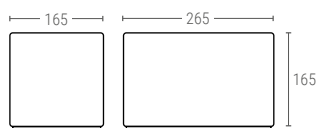

## 3212 | SOLID CONTAINER WITH CLOSED HANDLES

Ext. dimensions L.300; W.200; h.120 mm  
 Weight 0,700 kg  
 Capacity 7,2 liter  
 Color   
 Material PP  
 Units per pallet 400

Internal dimensions (mm)

## 3214 | SOLID CONTAINER WITH CLOSED HANDLES

Ext. dimensions L.300; W.200; h.140 mm  
 Weight 0,825 kg  
 Capacity 8,4 liter  
 Color   
 Material PP  
 Units per pallet 340

Internal dimensions (mm)

## 3217 | SOLID CONTAINER WITH CLOSED HANDLES

Ext. dimensions L.300; W.200; h.170 mm  
 Weight 1,000 kg  
 Capacity 10,2 liter  
 Color   
 Material PP  
 Units per pallet 280

Internal dimensions (mm)

## 3222 | SOLID CONTAINER WITH CLOSED HANDLES

Ext. dimensions L.300; W.200; h.220 mm  
 Weight 1,600 kg  
 Capacity 13,2 liter  
 Color   
 Material PP  
 Units per pallet 200

Internal dimensions (mm)