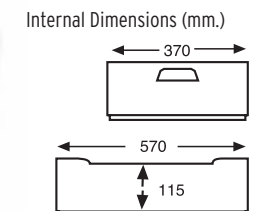

1795 PERFORATED CONTAINER

External Dimensions	Weight	Capacity	Color	Material	Un. Pallet
L.600; W.400; h.150 mm.	1.485 kg.	23 liters	□ ■	HDPE	64