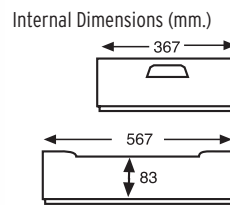

1793 PERFORATED CONTAINER

External Dimensions	Weight	Capacity	Color	Material	Un. Pallet
L.600; W.400; h.120 mm.	1.150 kg.	20 liters	□ ■	HDPE	76