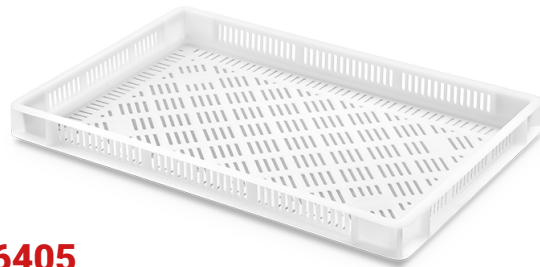

» STACKABLE CONTAINERS

Euro Size 600x400 mm

6404C

SOLID CONTAINER WITH CLOSED HANDLES

Ext. dimensions	L.600; W.400; h.48 mm	
Weight	0,875 kg	
Capacity	7 liter	Internal dimensions (mm)
Color	○ ○	
Material	HDPE	
Units per pallet	224	

6405

PERFORATED CONTAINER WITH CLOSED HANDLES

Ext. dimensions	L.600; W.400; h.55 mm	
Weight	0,725 kg	
Capacity	9 liter	Internal dimensions (mm)
Color	○ ○	
Material	HDPE	
Units per pallet	188	

6405P

CONTAINER WITH PERFORATED WALLS AND SOLID BOTTOM, CLOSED HANDLES

Ext. dimensions	L.600; W.400; h.55 mm	
Weight	0,870 kg	
Capacity	9 liter	Internal dimensions (mm)
Color	○ ○	
Material	HDPE	
Units per pallet	188	

6405C

SOLID CONTAINER WITH CLOSED HANDLES

Ext. Dimensions	L.600; A.400; h.55 mm	
Weight	0,900 kg	
Capacity	9 liter	Internal dimensions (mm)
Color	○ ○	
Material	HDPE	
Units per pallet	188	