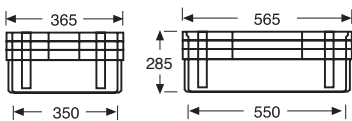

# STACKABLE AND NESTABLE CONTAINERS

Euro Size  
600x400 mm.

## 60411 STACKABLE AND NESTABLE SOLID CONTAINER

External Dimensions	Weight	Capacity	Color	Material	Un. Pallet
L.600; W.400; h.300 mm.	3.100 kg.	60 liters	□ ■	HDPE	52

Internal Dimensions (mm.)

## 60412 STACKABLE AND NESTABLE CONTAINER WITH PERFORATED WALLS AND SOLID BOTTOM

External Dimensions	Weight	Capacity	Color	Material	Un. Pallet
L.600; W.400; h.300 mm.	2.650 kg.	60 liters	□ ■	HDPE	52

Internal Dimensions (mm.)

## 60413 STACKABLE AND NESTABLE PERFORATED CONTAINER

External Dimensions	Weight	Capacity	Color	Material	Un. Pallet
L.600; W.400; h.300 mm.	2.600 kg.	60 liters	□ ■	HDPE	52

Internal Dimensions (mm.)