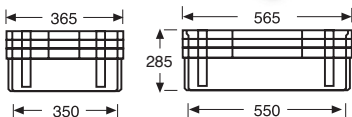

# STACKABLE AND NESTABLE CONTAINERS

Euro Size  
600x400 mm.

## 60411 STACKABLE AND NESTABLE SOLID CONTAINER

External Dimensions	Weight	Capacity	Color	Material	Un. Pallet
L.600; W.400; h.300 mm.	3.100 kg.	60 liters	□ ■	HDPE	52

Internal Dimensions (mm.)

## 60412 STACKABLE AND NESTABLE CONTAINER WITH PERFORATED WALLS AND SOLID BOTTOM

External Dimensions	Weight	Capacity	Color	Material	Un. Pallet
L.600; W.400; h.300 mm.	2.650 kg.	60 liters	□ ■	HDPE	52

Internal Dimensions (mm.)

## 60413 STACKABLE AND NESTABLE PERFORATED CONTAINER

External Dimensions	Weight	Capacity	Color	Material	Un. Pallet
L.600; W.400; h.300 mm.	2.600 kg.	60 liters	□ ■	HDPE	52

Internal Dimensions (mm.)