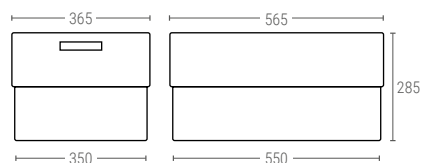

# » DISTRIBUTION CONTAINERS

Euro Size 600x400 mm

STACKABLE  
CONTAINERS

STACK AND NEST  
CONTAINERS

DOLLIES

CONTAINERS  
AND TANKS

PALLETS

OTHER ITEMS

## 60411 | STACKABLE AND NESTABLE SOLID CONTAINER WITH OPEN HANDLES

Ext. dimensions L.600; W.400; h.300 mm  
 Weight 3,100 kg  
 Capacity 60 liter  
 Color ○○  
 Material HDPE  
 Units per pallet 52

Internal dimensions (mm)

## 60412 | STACKABLE AND NESTABLE CONTAINER WITH PERFORATED WALLS AND SOLID BASE, OPEN HANDLES

Ext. dimensions L.600; W.400; h.300 mm  
 Weight 2,650 kg  
 Capacity 60 liter  
 Color ○○  
 Material HDPE  
 Units per pallet 52

## 60413 | STACKABLE AND NESTABLE PERFORATED CONTAINER WITH OPEN HANDLES

Ext. dimensions L.600; W.400; h.300 mm  
 Weight 2,600 kg  
 Capacity 60 liter  
 Color ○○  
 Material HDPE  
 Units per pallet 52