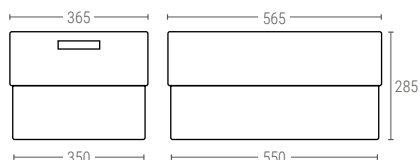

## 60411 | STACKABLE AND NESTABLE SOLID CONTAINER WITH OPEN HANDLES

Ext. dimensions L.600; W.400; h.300 mm  
 Weight 3,100 kg  
 Capacity 60 liter  
 Color ○○  
 Material HDPE  
 Units per pallet 52

Internal dimensions (mm)

## 60412 | STACKABLE AND NESTABLE CONTAINER WITH PERFORATED WALLS AND SOLID BASE, OPEN HANDLES

Ext. dimensions L.600; W.400; h.300 mm  
 Weight 2,650 kg  
 Capacity 60 liter  
 Color ○○  
 Material HDPE  
 Units per pallet 52

Internal dimensions (mm)

## 60413 | STACKABLE AND NESTABLE PERFORATED CONTAINER WITH OPEN HANDLES

Ext. dimensions L.600; W.400; h.300 mm  
 Weight 2,600 kg  
 Capacity 60 liter  
 Color ○○  
 Material HDPE  
 Units per pallet 52