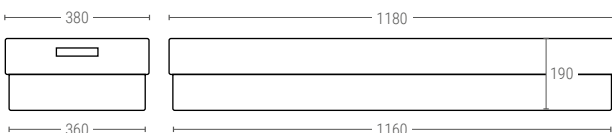

# » DISTRIBUTION CONTAINERS

Euro Size 1200x400 mm

- Euro size 1200x400 mm and vertical to provide maximum volume
- Strongly structured pillars for safe stacking
- Available with a different color of band on the top of the short side to facilitate its stacking and nesting applications
- Can be provided with RFID Tag

## 1242

**STACKABLE AND NESTABLE CONTAINER WITH 1/2 PERFORATED WALLS AND SOLID BASE, OPEN HANDLES**

Ext. dimensions L.1200; W.400; h.200 mm  
 Weight 5,200 kg  
 Capacity 80 liter  
 Color ○  
 Material PPCOP  
 Units per pallet 40

Internal dimensions (mm)

## 1243

**STACKABLE AND NESTABLE SOLID CONTAINER WITH OPEN HANDLES**

Ext. dimensions L.1200; W.400; h.200 mm  
 Weight 5,250 kg  
 Capacity 80 liter  
 Color ○  
 Material PPCOP  
 Units per pallet 40

Internal dimensions (mm)