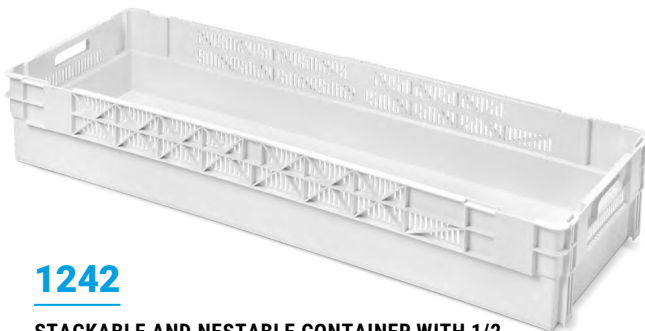

# » DISTRIBUTION CONTAINERS

Euro Size 1200x400 mm

- Euro size 1200x400 mm and vertical to provide maximum volume
- Strongly structured pillars for safe stacking
- Available with a different color of band on the top of the short side to facilitate its stacking and nesting applications
- Can be provided with RFID Tag

## 1242

**STACKABLE AND NESTABLE CONTAINER WITH 1/2 PERFORATED WALLS AND SOLID BASE, OPEN HANDLES**

Ext. dimensions L.1200; W.400; h.200 mm  
 Weight 5,200 kg  
 Capacity 80 liter  
 Color ○  
 Material PPCOP  
 Units per pallet 40

## 1243

**STACKABLE AND NESTABLE SOLID CONTAINER WITH OPEN HANDLES**

Ext. dimensions L.1200; W.400; h.200 mm  
 Weight 5,250 kg  
 Capacity 80 liter  
 Color ○  
 Material PPCOP  
 Units per pallet 40

Internal dimensions (mm)