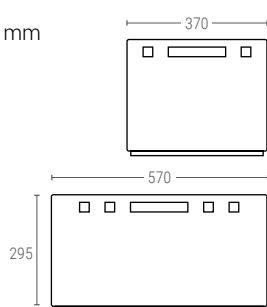

» CONTAINERS EURO-POOL

Euro Size 600x400 mm

E-1

CONTAINER EURO-POOL

Ext. dimensions	L.600; W.400; h.125 mm
Weight	1,500 kg
Capacity	20 liter
Color	●
Material	HDPE
Units per pallet	76

Internal dimensions (mm)

E-2

CONTAINER EURO-POOL

Ext. dimensions	L.600; W.400; h.200 mm
Weight	2,000 kg
Capacity	40 liter
Color	● ● ● ● ● ● ●
Material	HDPE
Units per pallet	48

Internal dimensions (mm)

E-3

CONTAINER EURO-POOL

Ext. dimensions	L.600; W.400; h.300 mm
Weight	3,000 kg
Capacity	60 liter
Color	●
Material	HDPE
Units per pallet	28/40

Internal dimensions (mm)

► Ref. E-1, E-2, on the top of pallet Ref. H1