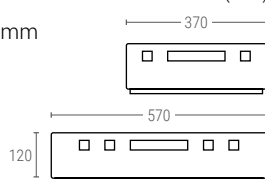

» CONTAINERS EURO-POOL

Euro Size 600x400 mm

E-1

CONTAINER EURO-POOL

Ext. dimensions	L.600; W.400; h.125 mm
Weight	1,500 kg
Capacity	20 liter
Color	●
Material	HDPE
Units per pallet	76

Internal dimensions (mm)

E-2

CONTAINER EURO-POOL

Ext. dimensions	L.600; W.400; h.200 mm
Weight	2,000 kg
Capacity	40 liter
Color	● ● ● ● ● ● ●
Material	HDPE
Units per pallet	48

Internal dimensions (mm)

E-3

CONTAINER EURO-POOL

Ext. dimensions	L.600; W.400; h.300 mm
Weight	3,000 kg
Capacity	60 liter
Color	●
Material	HDPE
Units per pallet	28/40

Internal dimensions (mm)

► Ref. E-1, E-2, on the top of pallet Ref. H1