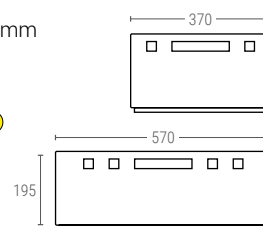

» CONTAINERS EURO-POOL

Euro Size 600x400 mm

E-1

CONTAINER EURO-POOL

Ext. dimensions	L.600; W.400; h.125 mm
Weight	1,500 kg
Capacity	20 liter
Color	●
Material	HDPE
Units per pallet	76

Internal dimensions (mm)

E-2

CONTAINER EURO-POOL

Ext. dimensions	L.600; W.400; h.200 mm
Weight	2,000 kg
Capacity	40 liter
Color	● ● ● ● ● ● ●
Material	HDPE
Units per pallet	48

Internal dimensions (mm)

E-3

CONTAINER EURO-POOL

Ext. dimensions	L.600; W.400; h.300 mm
Weight	3,000 kg
Capacity	60 liter
Color	●
Material	HDPE
Units per pallet	28/40

Internal dimensions (mm)

► Ref. E-1, E-2, on the top of pallet Ref. H1