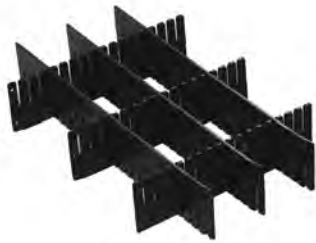

# » DIVIDERS

Dividers that allow perfect optimization in storage applications when the classification is necessary. They are suitable with our range of 300x200, 400x300, and 600x400 mm containers.

## COMPLETE DIVIDERS

Ref.	Dimensions (mm)
<b>32 194 400</b>	1150x5x40
<b>32 194 401</b>	1150x5x80
<b>32 194 402</b>	1150x5x100
<b>32 194 403</b>	1150x5x120
<b>32 194 404</b>	1150x5x180