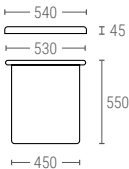

» CYLINDRICAL TANKS

270080

CYLINDRICAL TANK WITH LID

Ext. dimensions Ø 518, h. 550 mm
 Weight 4,5 kg
 Capacity 80 liter
 Color
 Material LLDPE

Internal dimensions (mm)

270130

CYLINDRICAL TANK WITH LID

Ext. dimensions Ø 588, h. 650 mm
 Weight 7 kg
 Capacity 130 liter
 Color
 Material LLDPE

Internal dimensions (mm)

270220

CYLINDRICAL TANK WITH LID

Ext. dimensions Ø 650, h. 870 mm
 Weight 8 kg
 Capacity 220 liter
 Color
 Material LLDPE

Internal dimensions (mm)

270550

CYLINDRICAL TANK WITH LID

Ext. dimensions Ø 868, h. 1165 mm
 Weight 17 kg
 Capacity 550 liter
 Color
 Material LLDPE

Internal dimensions (mm)

271000

CYLINDRICAL TANK WITH LID

Ext. dimensions Ø 1080, h. 1385 mm
 Weight 28 kg
 Capacity 1000 liter
 Color
 Material LLDPE

Internal dimensions (mm)

272000

CYLINDRICAL TANK WITH LID

Ext. dimensions Ø 1420, h. 1510 mm
 Weight 50 kg
 Capacity 2000 liter
 Color
 Material LLDPE

Internal dimensions (mm)

STACKABLE
CONTAINERS

STACK AND NEST
CONTAINERS

DOLLIES

CONTAINERS
AND TANKS

PALLETS

OTHER ITEMS