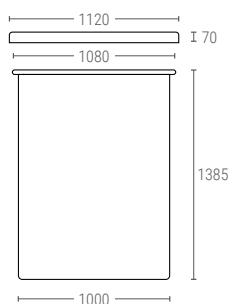

» CYLINDRICAL TANKS

270080

CYLINDRICAL TANK WITH LID

Ext. dimensions Ø 518, h. 550 mm
 Weight 4,5 kg
 Capacity 80 liter
 Color
 Material LLDPE

Internal dimensions (mm)

270130

CYLINDRICAL TANK WITH LID

Ext. dimensions Ø 588, h. 650 mm
 Weight 7 kg
 Capacity 130 liter
 Color
 Material LLDPE

Internal dimensions (mm)

270220

CYLINDRICAL TANK WITH LID

Ext. dimensions Ø 650, h. 870 mm
 Weight 8 kg
 Capacity 220 liter
 Color
 Material LLDPE

Internal dimensions (mm)

270550

CYLINDRICAL TANK WITH LID

Ext. dimensions Ø 868, h. 1165 mm
 Weight 17 kg
 Capacity 550 liter
 Color
 Material LLDPE

Internal dimensions (mm)

271000

CYLINDRICAL TANK WITH LID

Ext. dimensions Ø 1080, h. 1385 mm
 Weight 28 kg
 Capacity 1000 liter
 Color
 Material LLDPE

Internal dimensions (mm)

272000

CYLINDRICAL TANK WITH LID

Ext. dimensions Ø 1420, h. 1510 mm
 Weight 50 kg
 Capacity 2000 liter
 Color
 Material LLDPE

Internal dimensions (mm)

STACKABLE
CONTAINERS

STACK AND NEST
CONTAINERS

DOLLIES

CONTAINERS
AND TANKS

PALLETS

OTHER ITEMS