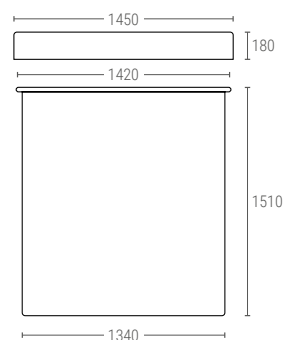

» CYLINDRICAL TANKS

270080

CYLINDRICAL TANK WITH LID

Ext. dimensions Ø 518, h. 550 mm
 Weight 4,5 kg
 Capacity 80 liter
 Color
 Material LLDPE

Internal dimensions (mm)

270130

CYLINDRICAL TANK WITH LID

Ext. dimensions Ø 588, h. 650 mm
 Weight 7 kg
 Capacity 130 liter
 Color
 Material LLDPE

Internal dimensions (mm)

270220

CYLINDRICAL TANK WITH LID

Ext. dimensions Ø 650, h. 870 mm
 Weight 8 kg
 Capacity 220 liter
 Color
 Material LLDPE

Internal dimensions (mm)

270550

CYLINDRICAL TANK WITH LID

Ext. dimensions Ø 868, h. 1165 mm
 Weight 17 kg
 Capacity 550 liter
 Color
 Material LLDPE

Internal dimensions (mm)

271000

CYLINDRICAL TANK WITH LID

Ext. dimensions Ø 1080, h. 1385 mm
 Weight 28 kg
 Capacity 1000 liter
 Color
 Material LLDPE

Internal dimensions (mm)

272000

CYLINDRICAL TANK WITH LID

Ext. dimensions Ø 1420, h. 1510 mm
 Weight 50 kg
 Capacity 2000 liter
 Color
 Material LLDPE

Internal dimensions (mm)

STACKABLE
CONTAINERS

STACK AND NEST
CONTAINERS

DOLLIES

CONTAINERS
AND TANKS

PALLETS

OTHER ITEMS