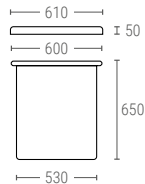

» CYLINDRICAL TANKS

270080

CYLINDRICAL TANK WITH LID

Ext. dimensions Ø 518, h. 550 mm
 Weight 4,5 kg
 Capacity 80 liter
 Color
 Material LLDPE

Internal dimensions (mm)

270130

CYLINDRICAL TANK WITH LID

Ext. dimensions Ø 588, h. 650 mm
 Weight 7 kg
 Capacity 130 liter
 Color
 Material LLDPE

Internal dimensions (mm)

270220

CYLINDRICAL TANK WITH LID

Ext. dimensions Ø 650, h. 870 mm
 Weight 8 kg
 Capacity 220 liter
 Color
 Material LLDPE

Internal dimensions (mm)

270550

CYLINDRICAL TANK WITH LID

Ext. dimensions Ø 868, h. 1165 mm
 Weight 17 kg
 Capacity 550 liter
 Color
 Material LLDPE

Internal dimensions (mm)

271000

CYLINDRICAL TANK WITH LID

Ext. dimensions Ø 1080, h. 1385 mm
 Weight 28 kg
 Capacity 1000 liter
 Color
 Material LLDPE

Internal dimensions (mm)

272000

CYLINDRICAL TANK WITH LID

Ext. dimensions Ø 1420, h. 1510 mm
 Weight 50 kg
 Capacity 2000 liter
 Color
 Material LLDPE

Internal dimensions (mm)

STACKABLE
CONTAINERS

STACK AND NEST
CONTAINERS

DOLLIES

CONTAINERS
AND TANKS

PALLETS

OTHER ITEMS