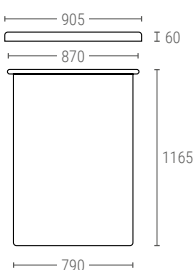

» CYLINDRICAL TANKS

270080

CYLINDRICAL TANK WITH LID

Ext. dimensions Ø 518, h. 550 mm
 Weight 4,5 kg
 Capacity 80 liter
 Color
 Material LLDPE

Internal dimensions (mm)

270130

CYLINDRICAL TANK WITH LID

Ext. dimensions Ø 588, h. 650 mm
 Weight 7 kg
 Capacity 130 liter
 Color
 Material LLDPE

Internal dimensions (mm)

270220

CYLINDRICAL TANK WITH LID

Ext. dimensions Ø 650, h. 870 mm
 Weight 8 kg
 Capacity 220 liter
 Color
 Material LLDPE

Internal dimensions (mm)

270550

CYLINDRICAL TANK WITH LID

Ext. dimensions Ø 868, h. 1165 mm
 Weight 17 kg
 Capacity 550 liter
 Color
 Material LLDPE

Internal dimensions (mm)

271000

CYLINDRICAL TANK WITH LID

Ext. dimensions Ø 1080, h. 1385 mm
 Weight 28 kg
 Capacity 1000 liter
 Color
 Material LLDPE

Internal dimensions (mm)

272000

CYLINDRICAL TANK WITH LID

Ext. dimensions Ø 1420, h. 1510 mm
 Weight 50 kg
 Capacity 2000 liter
 Color
 Material LLDPE

Internal dimensions (mm)

STACKABLE
CONTAINERS

STACK AND NEST
CONTAINERS

DOLLIES

CONTAINERS
AND TANKS

PALLETS

OTHER ITEMS