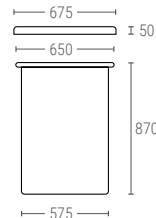

» CYLINDRICAL TANKS

270080

CYLINDRICAL TANK WITH LID

Ext. dimensions Ø 518, h. 550 mm
 Weight 4,5 kg
 Capacity 80 liter
 Color
 Material LLDPE

Internal dimensions (mm)

270130

CYLINDRICAL TANK WITH LID

Ext. dimensions Ø 588, h. 650 mm
 Weight 7 kg
 Capacity 130 liter
 Color
 Material LLDPE

Internal dimensions (mm)

270220

CYLINDRICAL TANK WITH LID

Ext. dimensions Ø 650, h. 870 mm
 Weight 8 kg
 Capacity 220 liter
 Color
 Material LLDPE

Internal dimensions (mm)

270550

CYLINDRICAL TANK WITH LID

Ext. dimensions Ø 868, h. 1165 mm
 Weight 17 kg
 Capacity 550 liter
 Color
 Material LLDPE

Internal dimensions (mm)

271000

CYLINDRICAL TANK WITH LID

Ext. dimensions Ø 1080, h. 1385 mm
 Weight 28 kg
 Capacity 1000 liter
 Color
 Material LLDPE

Internal dimensions (mm)

272000

CYLINDRICAL TANK WITH LID

Ext. dimensions Ø 1420, h. 1510 mm
 Weight 50 kg
 Capacity 2000 liter
 Color
 Material LLDPE

Internal dimensions (mm)

STACKABLE
CONTAINERS

STACK AND NEST
CONTAINERS

DOLLIES

CONTAINERS
AND TANKS

PALLETS

OTHER ITEMS