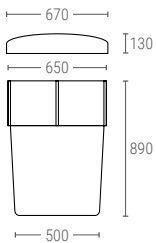

» CONICAL TANKS

250200 | CONICAL TANK

Ext. dimensions Ø 645, h. 890 mm
 Weight 6 kg
 Capacity 200 liter
 Color ○○
 Material LLDPE

Internal dimensions (mm)

260200 | LID

250500 | CONICAL TANK

Ext. dimensions Ø 880, h. 1140 mm
 Weight 10 kg
 Capacity 500 liter
 Color ○○
 Material LLDPE

Internal dimensions (mm)

260500 | LID

251000 | CONICAL TANK

Ext. dimensions Ø 1170, h. 1320 mm
 Weight 18 kg
 Capacity 1000 liter
 Color ○○
 Material LLDPE

Internal dimensions (mm)

261000 | LID

252000 | CONICAL TANK

Ext. dimensions Ø 1715, h. 1150 mm
 Weight 50 kg
 Capacity 2000 liter
 Color ○○
 Material LLDPE

Internal dimensions (mm)

262000 | LID

253000 | CONICAL TANK

Ext. dimensions Ø 1830, h. 1440 mm
 Weight 50 kg
 Capacity 3000 liter
 Color ○○
 Material LLDPE

Internal dimensions (mm)

263000 | LID

i All of our conical tanks have liquid level indications.