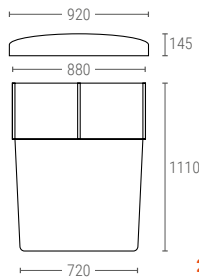

» CONICAL TANKS

250200 | CONICAL TANK

Ext. dimensions Ø 645, h. 890 mm
 Weight 6 kg
 Capacity 200 liter
 Color ○○
 Material LLDPE

Internal dimensions (mm)

260200 | LID

250500 | CONICAL TANK

Ext. dimensions Ø 880, h. 1140 mm
 Weight 10 kg
 Capacity 500 liter
 Color ○○
 Material LLDPE

Internal dimensions (mm)

260500 | LID

251000 | CONICAL TANK

Ext. dimensions Ø 1170, h. 1320 mm
 Weight 18 kg
 Capacity 1000 liter
 Color ○○
 Material LLDPE

Internal dimensions (mm)

261000 | LID

252000 | CONICAL TANK

Ext. dimensions Ø 1715, h. 1150 mm
 Weight 50 kg
 Capacity 2000 liter
 Color ○○
 Material LLDPE

Internal dimensions (mm)

262000 | LID

253000 | CONICAL TANK

Ext. dimensions Ø 1830, h. 1440 mm
 Weight 50 kg
 Capacity 3000 liter
 Color ○○
 Material LLDPE

Internal dimensions (mm)

263000 | LID

i All of our conical tanks have liquid level indications.