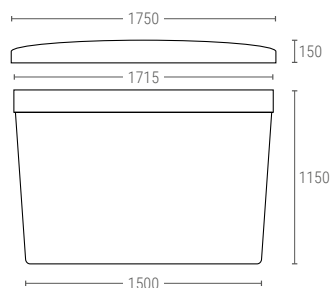

» CONICAL TANKS

250200 | CONICAL TANK

Ext. dimensions Ø 645, h. 890 mm
 Weight 6 kg
 Capacity 200 liter
 Color ○○
 Material LLDPE

Internal dimensions (mm)

260200 | LID

250500 | CONICAL TANK

Ext. dimensions Ø 880, h. 1140 mm
 Weight 10 kg
 Capacity 500 liter
 Color ○○
 Material LLDPE

Internal dimensions (mm)

260500 | LID

251000 | CONICAL TANK

Ext. dimensions Ø 1170, h. 1320 mm
 Weight 18 kg
 Capacity 1000 liter
 Color ○○
 Material LLDPE

Internal dimensions (mm)

261000 | LID

252000 | CONICAL TANK

Ext. dimensions Ø 1715, h. 1150 mm
 Weight 50 kg
 Capacity 2000 liter
 Color ○○
 Material LLDPE

Internal dimensions (mm)

262000 | LID

253000 | CONICAL TANK

Ext. dimensions Ø 1830, h. 1440 mm
 Weight 50 kg
 Capacity 3000 liter
 Color ○○
 Material LLDPE

Internal dimensions (mm)

263000 | LID

i All of our conical tanks have liquid level indications.