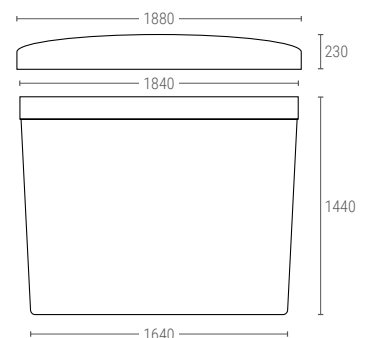

» CONICAL TANKS

250200 | CONICAL TANK

Ext. dimensions Ø 645, h. 890 mm
 Weight 6 kg
 Capacity 200 liter
 Color ○○
 Material LLDPE

Internal dimensions (mm)

260200 | LID

250500 | CONICAL TANK

Ext. dimensions Ø 880, h. 1140 mm
 Weight 10 kg
 Capacity 500 liter
 Color ○○
 Material LLDPE

Internal dimensions (mm)

260500 | LID

251000 | CONICAL TANK

Ext. dimensions Ø 1170, h. 1320 mm
 Weight 18 kg
 Capacity 1000 liter
 Color ○○
 Material LLDPE

Internal dimensions (mm)

261000 | LID

252000 | CONICAL TANK

Ext. dimensions Ø 1715, h. 1150 mm
 Weight 50 kg
 Capacity 2000 liter
 Color ○○
 Material LLDPE

Internal dimensions (mm)

262000 | LID

253000 | CONICAL TANK

Ext. dimensions Ø 1830, h. 1440 mm
 Weight 50 kg
 Capacity 3000 liter
 Color ○○
 Material LLDPE

Internal dimensions (mm)

263000 | LID

i All of our conical tanks have liquid level indications.