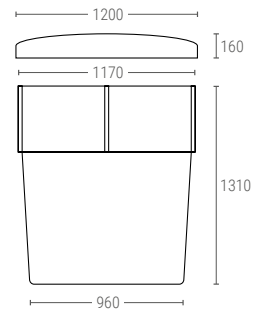

» CONICAL TANKS

250200 | CONICAL TANK

Ext. dimensions Ø 645, h. 890 mm
 Weight 6 kg
 Capacity 200 liter
 Color ○○
 Material LLDPE

Internal dimensions (mm)

260200 | LID

250500 | CONICAL TANK

Ext. dimensions Ø 880, h. 1140 mm
 Weight 10 kg
 Capacity 500 liter
 Color ○○
 Material LLDPE

Internal dimensions (mm)

260500 | LID

251000 | CONICAL TANK

Ext. dimensions Ø 1170, h. 1320 mm
 Weight 18 kg
 Capacity 1000 liter
 Color ○○
 Material LLDPE

Internal dimensions (mm)

261000 | LID

252000 | CONICAL TANK

Ext. dimensions Ø 1715, h. 1150 mm
 Weight 50 kg
 Capacity 2000 liter
 Color ○○
 Material LLDPE

Internal dimensions (mm)

262000 | LID

253000 | CONICAL TANK

Ext. dimensions Ø 1830, h. 1440 mm
 Weight 50 kg
 Capacity 3000 liter
 Color ○○
 Material LLDPE

Internal dimensions (mm)

263000 | LID

i All of our conical tanks have liquid level indications.