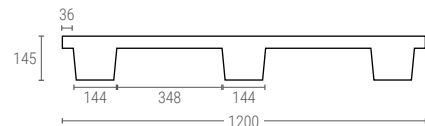

»» CLOSED DECK PALLET

Supplied with 9 lids to obtain its completely closed version.

1208CC

PALLET 1200X800 MM.

Support surface 9 feet
 Ext. dimensions L.1200, W.800, h.145 mm
 Weight 8,200 kg
 Color ●●
 Material Recycled HDPE
 Dynamic load up to 850 kg
 Static load up to 3400 kg
 Units per pallet 40

Internal dimensions (mm)

1208CCA

PALLET 1200X800 MM.

Color ○
 Material HDPE

1210CC

PALLET 1200X1000 MM.

Support surface 9 patas
 Ext. dimensions L.1200, W.1000, h.145 mm
 Weight 9,800 kg
 Color ●●
 Material Recycled HDPE
 Dynamic load up to 850 kg
 Static load up to 3400 kg
 Units per pallet 40

Internal dimensions (mm)