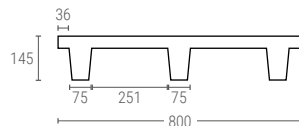

»» CLOSED DECK PALLET

Supplied with 9 lids to obtain its completely closed version.

1208CC

PALLET 1200X800 MM.

Support surface 9 feet
 Ext. dimensions L.1200, W.800, h.145 mm
 Weight 8,200 kg
 Color ●●
 Material Recycled HDPE
 Dynamic load up to 850 kg
 Static load up to 3400 kg
 Units per pallet 40

Internal dimensions (mm)

1208CCA

PALLET 1200X800 MM.

Color ○
 Material HDPE

1210CC

PALLET 1200X1000 MM.

Support surface 9 patas
 Ext. dimensions L.1200, W.1000, h.145 mm
 Weight 9,800 kg
 Color ●●
 Material Recycled HDPE
 Dynamic load up to 850 kg
 Static load up to 3400 kg
 Units per pallet 40

Internal dimensions (mm)