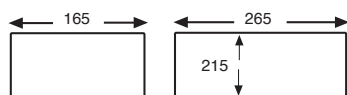

## 3214 SOLID CONTAINER WITH CLOSED HANDLE GRIP

External Dimensions	Weight	Capacity	Color	Material	Un. Pallet
L.300; W.200; h.140 mm.	0.825 kg.	8.4 liters	■	PP	340

Internal Dimensions (mm.)

## 3217 SOLID CONTAINER WITH CLOSED HANDLE GRIP

External Dimensions	Weight	Capacity	Color	Material	Un. Pallet
L.300; W.200; h.170 mm.	1.000 kg.	10.2 liters	■	PP	280

Internal Dimensions (mm.)

## 3222 SOLID CONTAINER WITH CLOSED HANDLE GRIP

External Dimensions	Weight	Capacity	Color	Material	Un. Pallet
L.300; W.200; h.220 mm.	1.600 kg.	13.2 liters	■	PP	200

Internal Dimensions (mm.)

## 3200 LID FOR CONTAINERS 3209, 3212, 3214, 3217 AND 3222

External Dimensions	Weight	Color	Material
L.308; W.210; h.19 mm.	0.400 kg.	■	PP