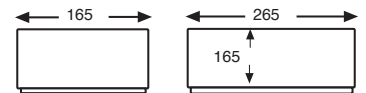

## 3212 SOLID CONTAINER WITH CLOSED HANDLE GRIP

External Dimensions	Weight	Capacity	Color	Material	Un. Pallet
L.300; W.200; h.120 mm.	0.700 kg.	7.2 liters	■	PP	400

Internal Dimensions (mm.)

## 3214 SOLID CONTAINER WITH CLOSED HANDLE GRIP

External Dimensions	Weight	Capacity	Color	Material	Un. Pallet
L.300; W.200; h.140 mm.	0.825 kg.	8.4 liters	■	PP	340

Internal Dimensions (mm.)

## 3217 SOLID CONTAINER WITH CLOSED HANDLE GRIP

External Dimensions	Weight	Capacity	Color	Material	Un. Pallet
L.300; W.200; h.170 mm.	1.000 kg.	10.2 liters	■	PP	280

Internal Dimensions (mm.)

## 3222 SOLID CONTAINER WITH CLOSED HANDLE GRIP

External Dimensions	Weight	Capacity	Color	Material	Un. Pallet
L.300; W.200; h.220 mm.	1.600 kg.	13.2 liters	■	PP	200

Internal Dimensions (mm.)