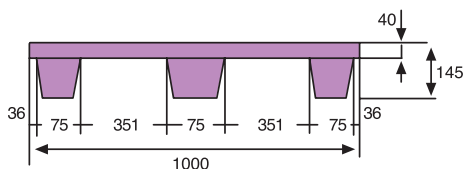

SOLID NESTABLE PALLET

1200 x 800 mm.
1200 x 1000 mm.

The additional slip rims ensure a safety load in storage and transport.

1208C SOLID NESTABLE PALLET 1200 x 800 mm.

Support surface	Dimensions	Weight	Color	Material	Dynamic load	Static load	Unit. Pallet
9 feet	L.1200; W.800; h.145 mm.	7.800 kg.	□ ■ ■	HDPE	850 kg.	3400 kg.	40

1208CT PALLET 1208C WITH RUNNERS, WEIGHT 10.250 KG.

1210C SOLID NESTABLE PALLET 1200 x 1000 mm.

Support surface	Dimensions	Weight	Color	Material	Dynamic load	Static load	Unit. Pallet
9 feet	L.1200; W.1000; h.145 mm.	9.400 kg.	□ ■ ■	HDPE	850 kg.	3400 kg.	40

1210CT PALLET 1210C WITH RUNNERS, WEIGHT 12.000 KG.