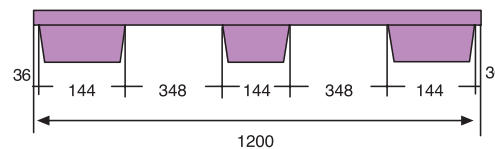

SOLID NESTABLE PALLET

1200 x 800 mm.
1200 x 1000 mm.

The additional slip rims ensure a safety load in storage and transport.

1208C SOLID NESTABLE PALLET 1200 x 800 mm.

Support surface	Dimensions	Weight	Color	Material	Dynamic load	Static load	Unit. Pallet
9 feet	L.1200; W.800; h.145 mm.	7.800 kg.	□ ■ ■	HDPE	850 kg.	3400 kg.	40

1208CT PALLET 1208C WITH RUNNERS, WEIGHT 10.250 KG.

1210C SOLID NESTABLE PALLET 1200 x 1000 mm.

Support surface	Dimensions	Weight	Color	Material	Dynamic load	Static load	Unit. Pallet
9 feet	L.1200; W.1000; h.145 mm.	9.400 kg.	□ ■ ■	HDPE	850 kg.	3400 kg.	40

1210CT PALLET 1210C WITH RUNNERS, WEIGHT 12.000 KG.