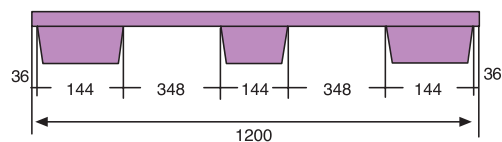

SOLID NESTABLE PALLET

1200 x 800 mm.
1200 x 1000 mm.

The additional slip rims ensure a safety load in storage and transport.

1208C SOLID NESTABLE PALLET 1200 x 800 mm.

Support surface	Dimensions	Weight	Color	Material	Dynamic load	Static load	Unit. Pallet
9 feet	L.1200; W.800; h.145 mm.	7.800 kg.	□ ■ ■	HDPE	850 kg.	3400 kg.	40

1208CT PALLET 1208C WITH RUNNERS, WEIGHT 10.250 KG.

1210C SOLID NESTABLE PALLET 1200 x 1000 mm.

Support surface	Dimensions	Weight	Color	Material	Dynamic load	Static load	Unit. Pallet
9 feet	L.1200; W.1000; h.145 mm.	9.400 kg.	□ ■ ■	HDPE	850 kg.	3400 kg.	40

1210CT PALLET 1210C WITH RUNNERS, WEIGHT 12.000 KG.