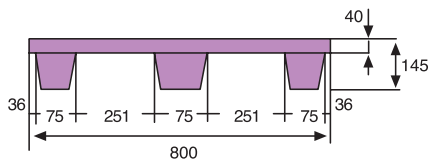

SOLID NESTABLE PALLET

1200 x 800 mm.
1200 x 1000 mm.

The additional slip rims ensure a safety load in storage and transport.

1208C SOLID NESTABLE PALLET 1200 x 800 mm.

Support surface	Dimensions	Weight	Color	Material	Dynamic load	Static load	Unit. Pallet
9 feet	L.1200; W.800; h.145 mm.	7.800 kg.	□ ■ ■	HDPE	850 kg.	3400 kg.	40

1208CT PALLET 1208C WITH RUNNERS, WEIGHT 10.250 KG.

1210C SOLID NESTABLE PALLET 1200 x 1000 mm.

Support surface	Dimensions	Weight	Color	Material	Dynamic load	Static load	Unit. Pallet
9 feet	L.1200; W.1000; h.145 mm.	9.400 kg.	□ ■ ■	HDPE	850 kg.	3400 kg.	40

1210CT PALLET 1210C WITH RUNNERS, WEIGHT 12.000 KG.